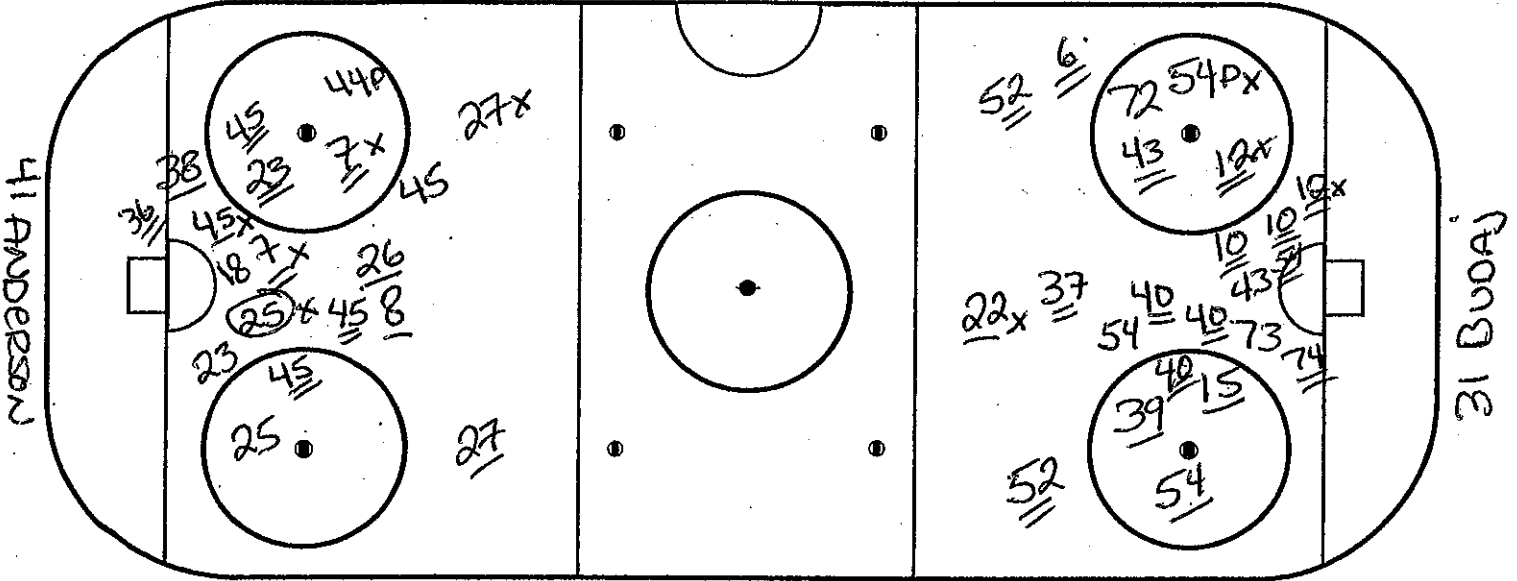

# NCAA Ice Hockey Shot Chart and Scoring Summary

White  
Home Team

vs. BURBUNDY  
2ND PERIOD

Sept. 16, 2009  
(Date)

Cadet Ice Arena  
(Site) USAFA

SYMBOLS: Number indicates player shooting. 9-Shot missed cage.  
 9-Shot blocked by defense. 9-Shot saved by goalie. (9)-Shot for goal. P-Hit pipe.