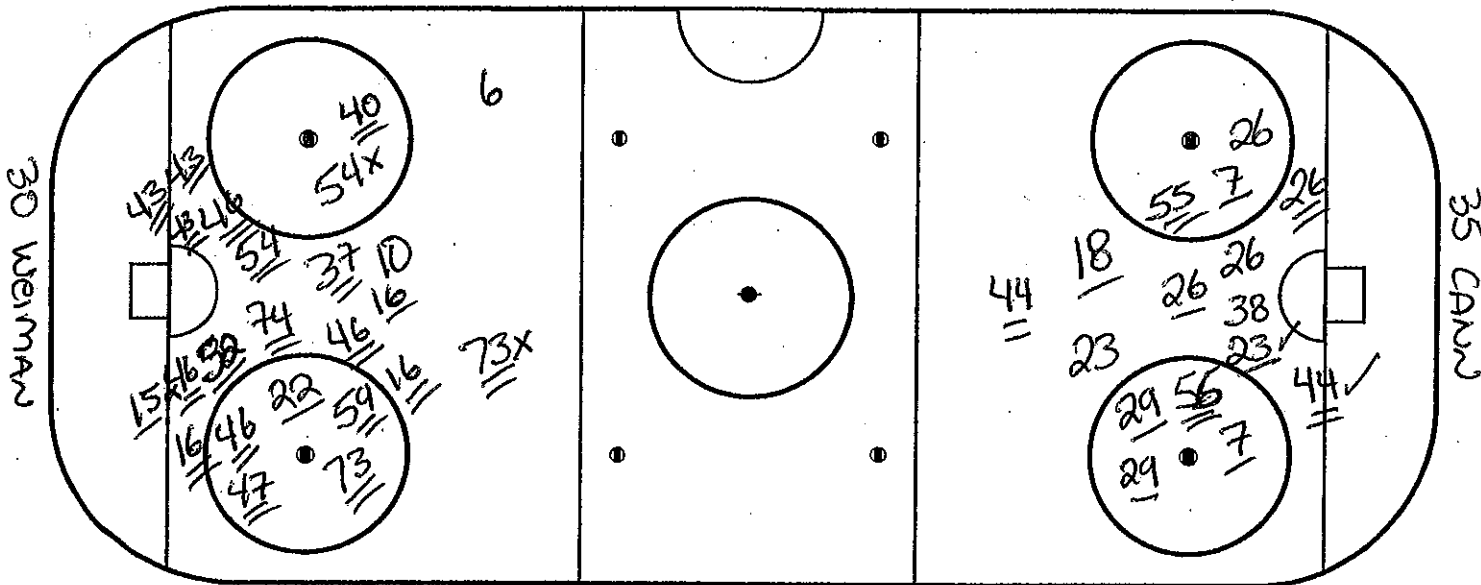

(Site)

USA FA

SYMBOLS: Number indicates player shooting. 9-Shot missed cage.  
 9-Shot blocked by defense. 9-Shot saved by goalie. 9-Shot for goal. P-Hit pipe.