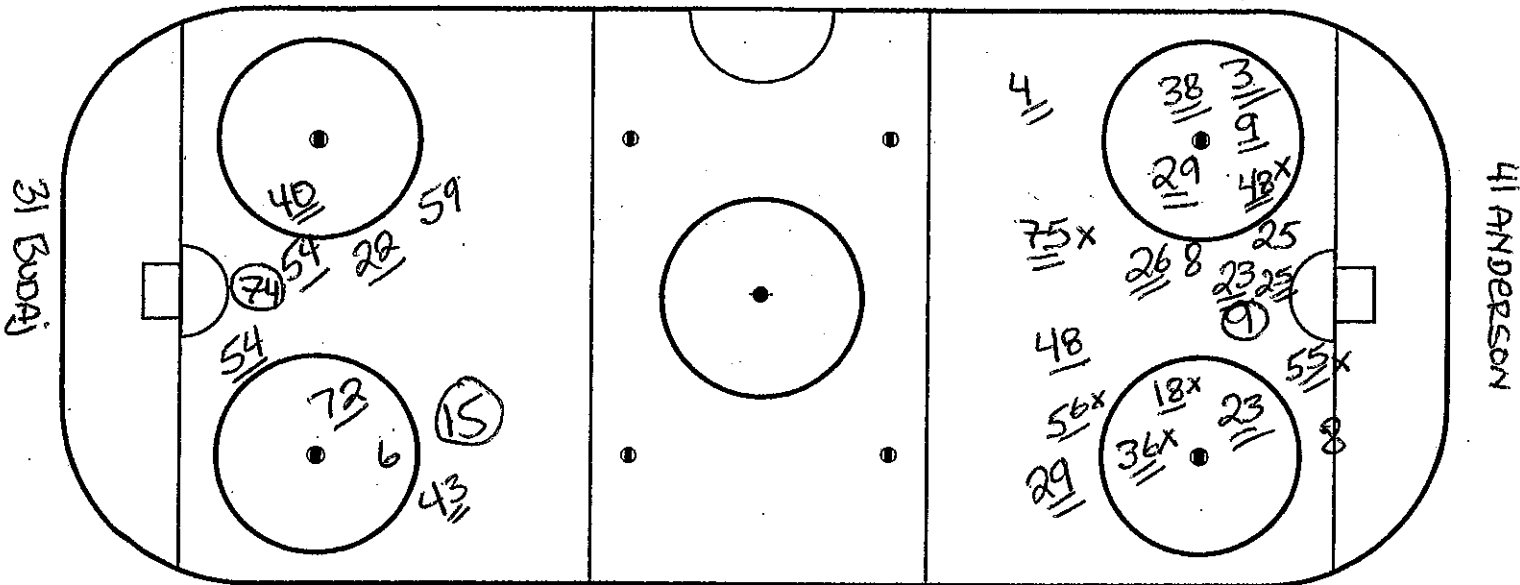

Cadet Ice Arena

(Site)

USAFA

SYMBOLS: Number indicates player shooting. 9-Shot missed cage.  
 9-Shot blocked by defense. 9-Shot saved by goalie. 9-0-Shot for goal. P-Hit pipe.